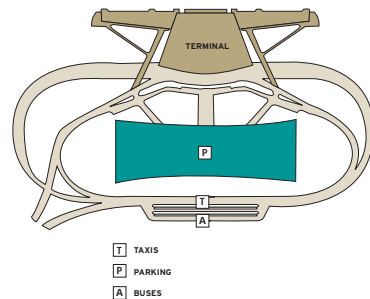

Access

By bus:

- Bilbao/Airport line nº A3247, BIZKAIBUS Company. Departing from: Termibus. Monday to Sunday, every 30 mins from 5:25 am to 21:55 pm. Departing from: Airport. From 06:15 am to 00:00 pm. Timetable information: 010/902 22 22 65

By road from Bilbao:

- Via Alameda Recalde: from La Salve Bridge, you can access of the Artxanda Tunnels and then get to the Txorierri Corridor. There you will find clear directions to get to the airport. From the Pío XII Square, you can access another one of the Artxanda Tunnels, whose exit leads to the Corridor again.
- Rontegi: take the A-8 toll motorway towards Santander up to a turning to Getxo. We will find the Corridor after this turning. At Derio, we will turn towards Mungia and continue until we find another turning to the right.
- Via Santo Domingo, go towards La Salve Bridge and continue straight ahead. Before getting to the Basilica, take the exit to the right to the airport.